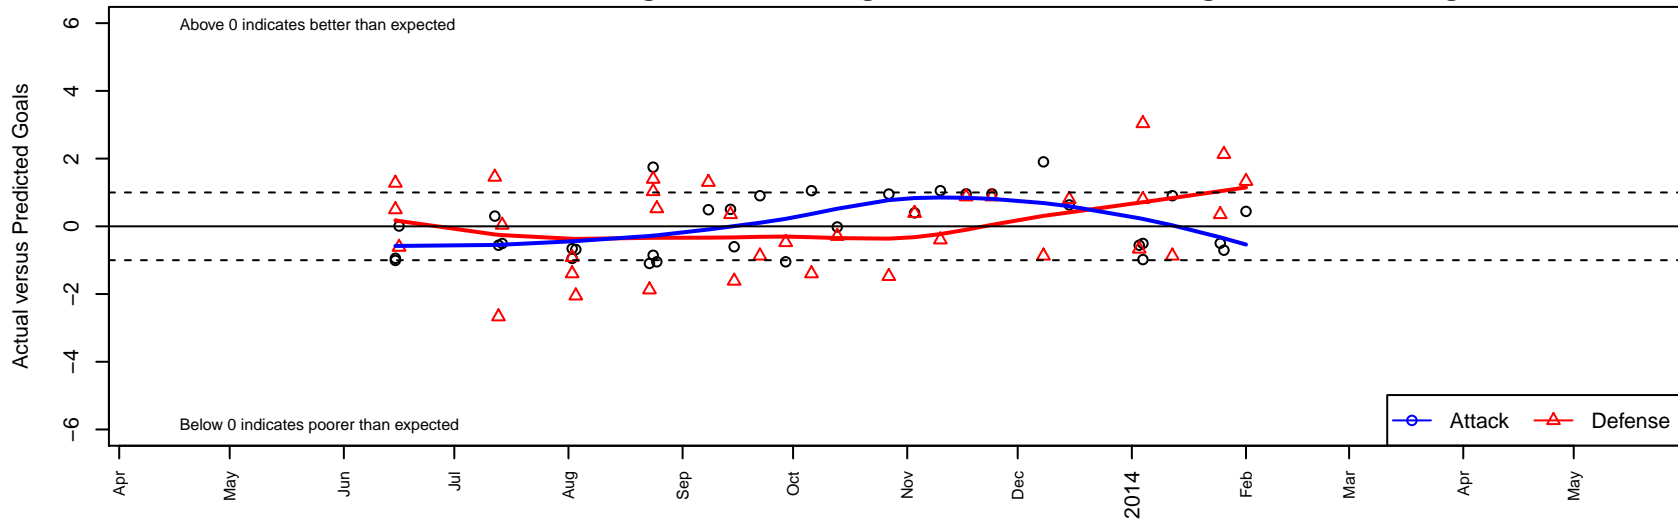

Nike Crossfire Challenge Silver U16

WA Rush Cup B16 Gold U16

Puma Pacific Coast Challenge COPA U16

RCL B97 Div 3

PacNW Winter Classic Premier U16

Challenge Cup B97

PacNW Blue B97

Dots are actual minus expected GF (blue circles) and GA (red triangles).
Blue line is smoothed change in attack strength. Red is smoothed change in defense strength.